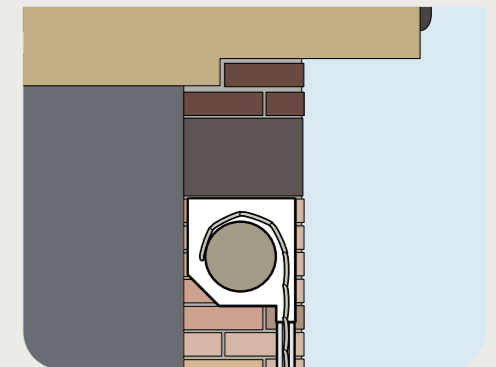

When the reveal fix option is chosen it may also be necessary to strengthen the lower edge of a 90° fascia when fitted partially or fully into a garage door opening, in order to prevent it from marking the door's curtain during operation.

*Except where the coil is fitted entirely behind the lintel