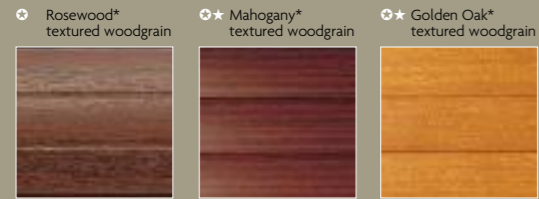

Textured Woodgrain finishes (* subject to surcharge)

Plain colour finishes

* The Rosewood, Mahogany and Golden Oak textured woodgrain finish options are subject to a surcharge. In addition, please note that (as the special finish appears on one side only) textured woodgrain finishes are also unsuitable for external mounting.