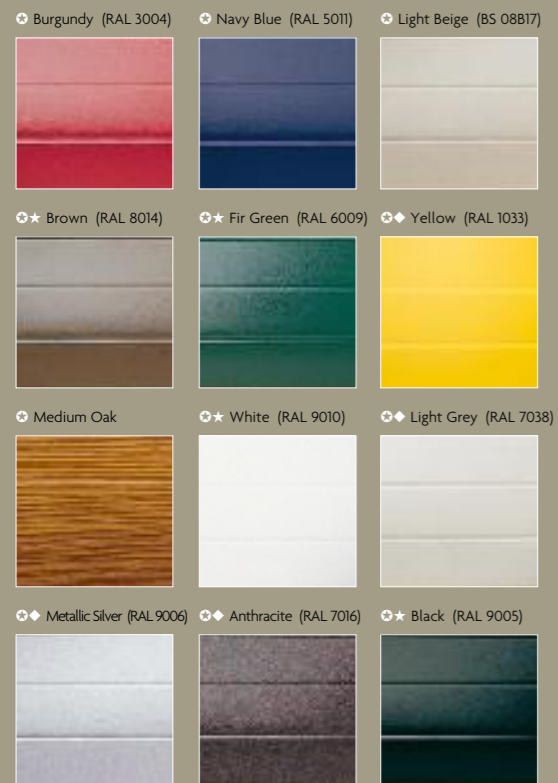

The closest you'll get to the perfect **automatic roller garage door**

Choices of Finish

- ★ SeceuroGlide and SeceuroGlide Excel colours
- ★ SeceuroGlide Compact colours
- ◆ Guide rail surcharge applies

Textured Woodgrain finishes (* subject to surcharge)

Plain colour finishes

* The Rosewood, Mahogany and Golden Oak textured woodgrain finish options are subject to a surcharge. In addition, please note that (as the special finish appears on one side only) textured woodgrain finishes are also unsuitable for external mounting.