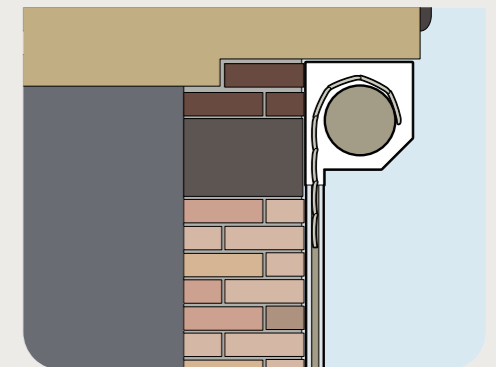

REVEAL Fixing (NOT SeceuroGlide Excel*):

Here SeceuroGlide is installed in the GARAGE OPENING itself. This option gives maximised internal space in the garage, whilst not obscuring the exterior of the garage. Requires good reveal headroom.