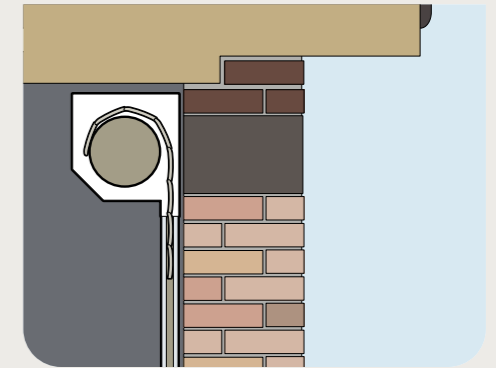

Fitting Options

INTERNAL Face Fixing:

SeceuroGlide is installed INSIDE the opening to the garage. This is ideal where headroom inside the garage isn't seriously restricted. Internal reveal fixing may also be used to great effect in arched openings.

EXTERNAL Face Fixing (NOT SeceuroGlide Excel):

SeceuroGlide is installed IN FRONT of the opening OUTSIDE the garage. This is ideal where internal headroom is particularly restricted. Note, some marking may show over time at the upper corners of the door.