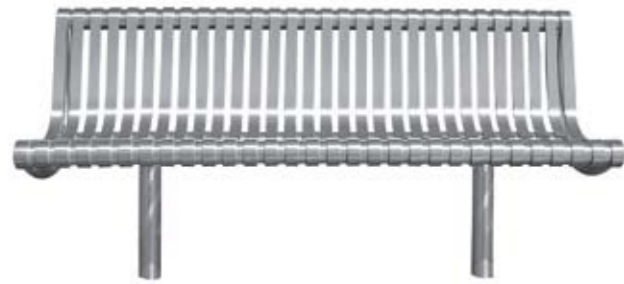

Street Furniture

Seating

M3 STRAIGHT SEAT