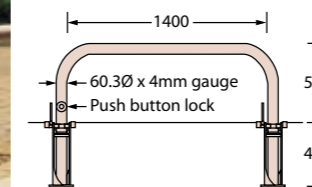

Hoop Barriers

RDB 60

RDB 76/HD

Rhino Hoop Barriers are an effective method of access restriction within many landscapes. Popular uses include retail parks, car parks and garage forecourts, where effective perimeter protection is essential.

The Rhino Hoop Barrier range consists of a number of styles and sizes, as well as both detachable and permanent options.

Detachable Barriers

- The detachable range of Rhino barriers consists of the **RDB 60** and **RDB 76/HD**. The RDB 60 is manufactured from 60mm diameter steel and the RDB 76/HD features a larger 76mm diameter.
- The steel is hot dip galvanised to BS EN ISO 1461 (1999) to protect the barriers from the development of rust and corrosion. Powder coating is also available as an option.
- The roots of each barrier are locked into place using a push button lock which allows for quick and easy locking and unlocking.
- Root sockets are supplied complete with a dust cover for when the barrier is not in use.

Permanent Barriers

- The **RB 60**, **RB 76/HD** and **RB 90/HD** form our range of permanent Rhino barriers. The RB60 features a diameter of 60mm, whilst the RB 76/HD and RB 90/HD measure 76mm and 90mm respectively.
- Each barrier is manufactured from hot dip galvanised steel and can be powder coated on request. A full range of British RAL colours is available for all steel hoop barriers.
- The RB 60 and RB 76/HD Rhino barriers are also available in grade 316L stainless steel (Ref: **RB 60 SS** and **RB 76 SS**). However, the dimensions of the RB 60 SS differ slightly from that of its steel equivalent. See table on page 27 for more details.
- Varying barrier lengths are available on request.