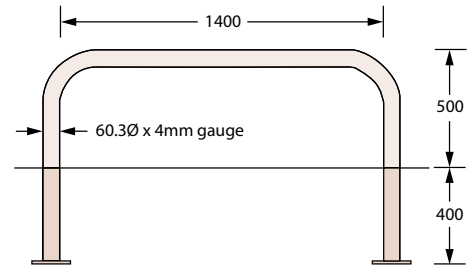

All In One Security :: Tel: 0118 972 4077

RB 60

*Also available in stainless steel. See table below for more information