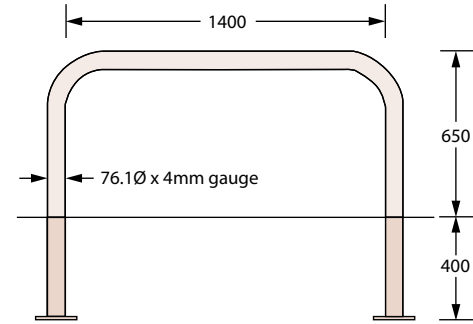

RB 76/HD

*Also available in stainless steel. See table below for more information