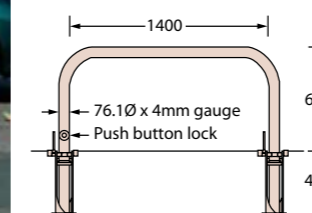

RDB 76/HD

Rhino Hoop Barriers are an effective method of access restriction within many landscapes. Popular uses include retail parks, car parks and garage forecourts, where effective perimeter protection is essential.

The Rhino Hoop Barrier range consists of a number of styles and sizes, as well as both detachable and permanent options.

Detachable Barriers

- The detachable range of Rhino barriers consists of the **RDB 60** and **RDB 76/HD**. The RDB 60 is manufactured from 60mm diameter steel and the RDB 76/HD features a larger 76mm diameter.
- The steel is hot dip galvanised to BS EN ISO 1461 (1999) to protect the barriers from the development of rust and corrosion. Powder coating is also available as an option.
- The roots of each barrier are locked into place using a push button lock which allows for quick and easy locking and unlocking.
- Root sockets are supplied complete with a dust cover for when the barrier is not in use.

Permanent Barriers

- The **RB 60**, **RB 76/HD** and **RB 90/HD** form our range of permanent Rhino barriers. The RB60 features a diameter of 60mm, whilst the RB 76/HD and RB 90/HD measure 76mm and 90mm respectively.
- Each barrier is manufactured from hot dip galvanised steel and can be powder coated on request. A full range of British RAL colours is available for all steel hoop barriers.
- The RB 60 and RB 76/HD Rhino barriers are also available in grade 316L stainless steel (Ref: **RB 60 SS** and **RB 76 SS**). However, the dimensions of the RB 60 SS differ slightly from that of its steel equivalent. See table on page 27 for more details.
- Varying barrier lengths are available on request.