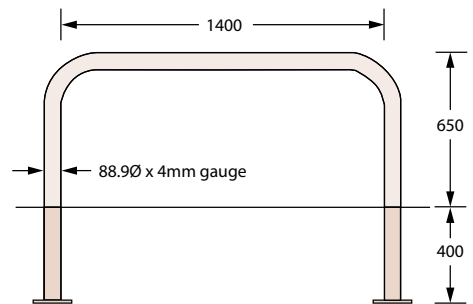

Permanent Barriers

- The **RB 60**, **RB 76/HD** and **RB 90/HD** form our range of permanent Rhino barriers. The RB60 features a diameter of 60mm, whilst the RB 76/HD and RB 90/HD measure 76mm and 90mm respectively.
- Each barrier is manufactured from hot dip galvanised steel and can be powder coated on request. A full range of British RAL colours is available for all steel hoop barriers.
- The RB 60 and RB 76/HD Rhino barriers are also available in grade 316L stainless steel (Ref: **RB 60 SS** and **RB 76 SS**). However, the dimensions of the RB 60 SS differ slightly from that of its steel equivalent. See table on page 27 for more details.
- Varying barrier lengths are available on request.

Product Description	Product Reference	Diameter (mm)	Height		Weight (kg)	Standard Finish	Options			Finish
			Overall Height (mm)	HAG (mm)			Ground Fixing	Base Plate	Removable	
Removable Hoop Barrier 60Ømm	RD B60	60Ø	900	500	28	Galvanised Steel	■		■	■
Removable Hoop Barrier 76Ømm	RD B76/HD	76Ø	1050	650	37	Galvanised Steel	■		■	■
Hoop Barrier 60Ømm	RB 60	60Ø	900	500	20	Galvanised Steel	■	■		■
Hoop Barrier 60Ømm Stainless Steel	RB 60/SS	60Ø	950	650	20	Grade 316 Stainless Steel	■			
Hoop Barrier 76Ømm	RB 76/HD	76Ø	1050	650	27	Galvanised Steel	■	■		■
Hoop Barrier 76Ømm Stainless Steel	RB 76/SS	76Ø	1050	650	25	Grade 316 Stainless Steel	■			
Hoop Barrier 90Ømm	RB 90/HD	90Ø	1050	650	37	Galvanised Steel	■	■		■